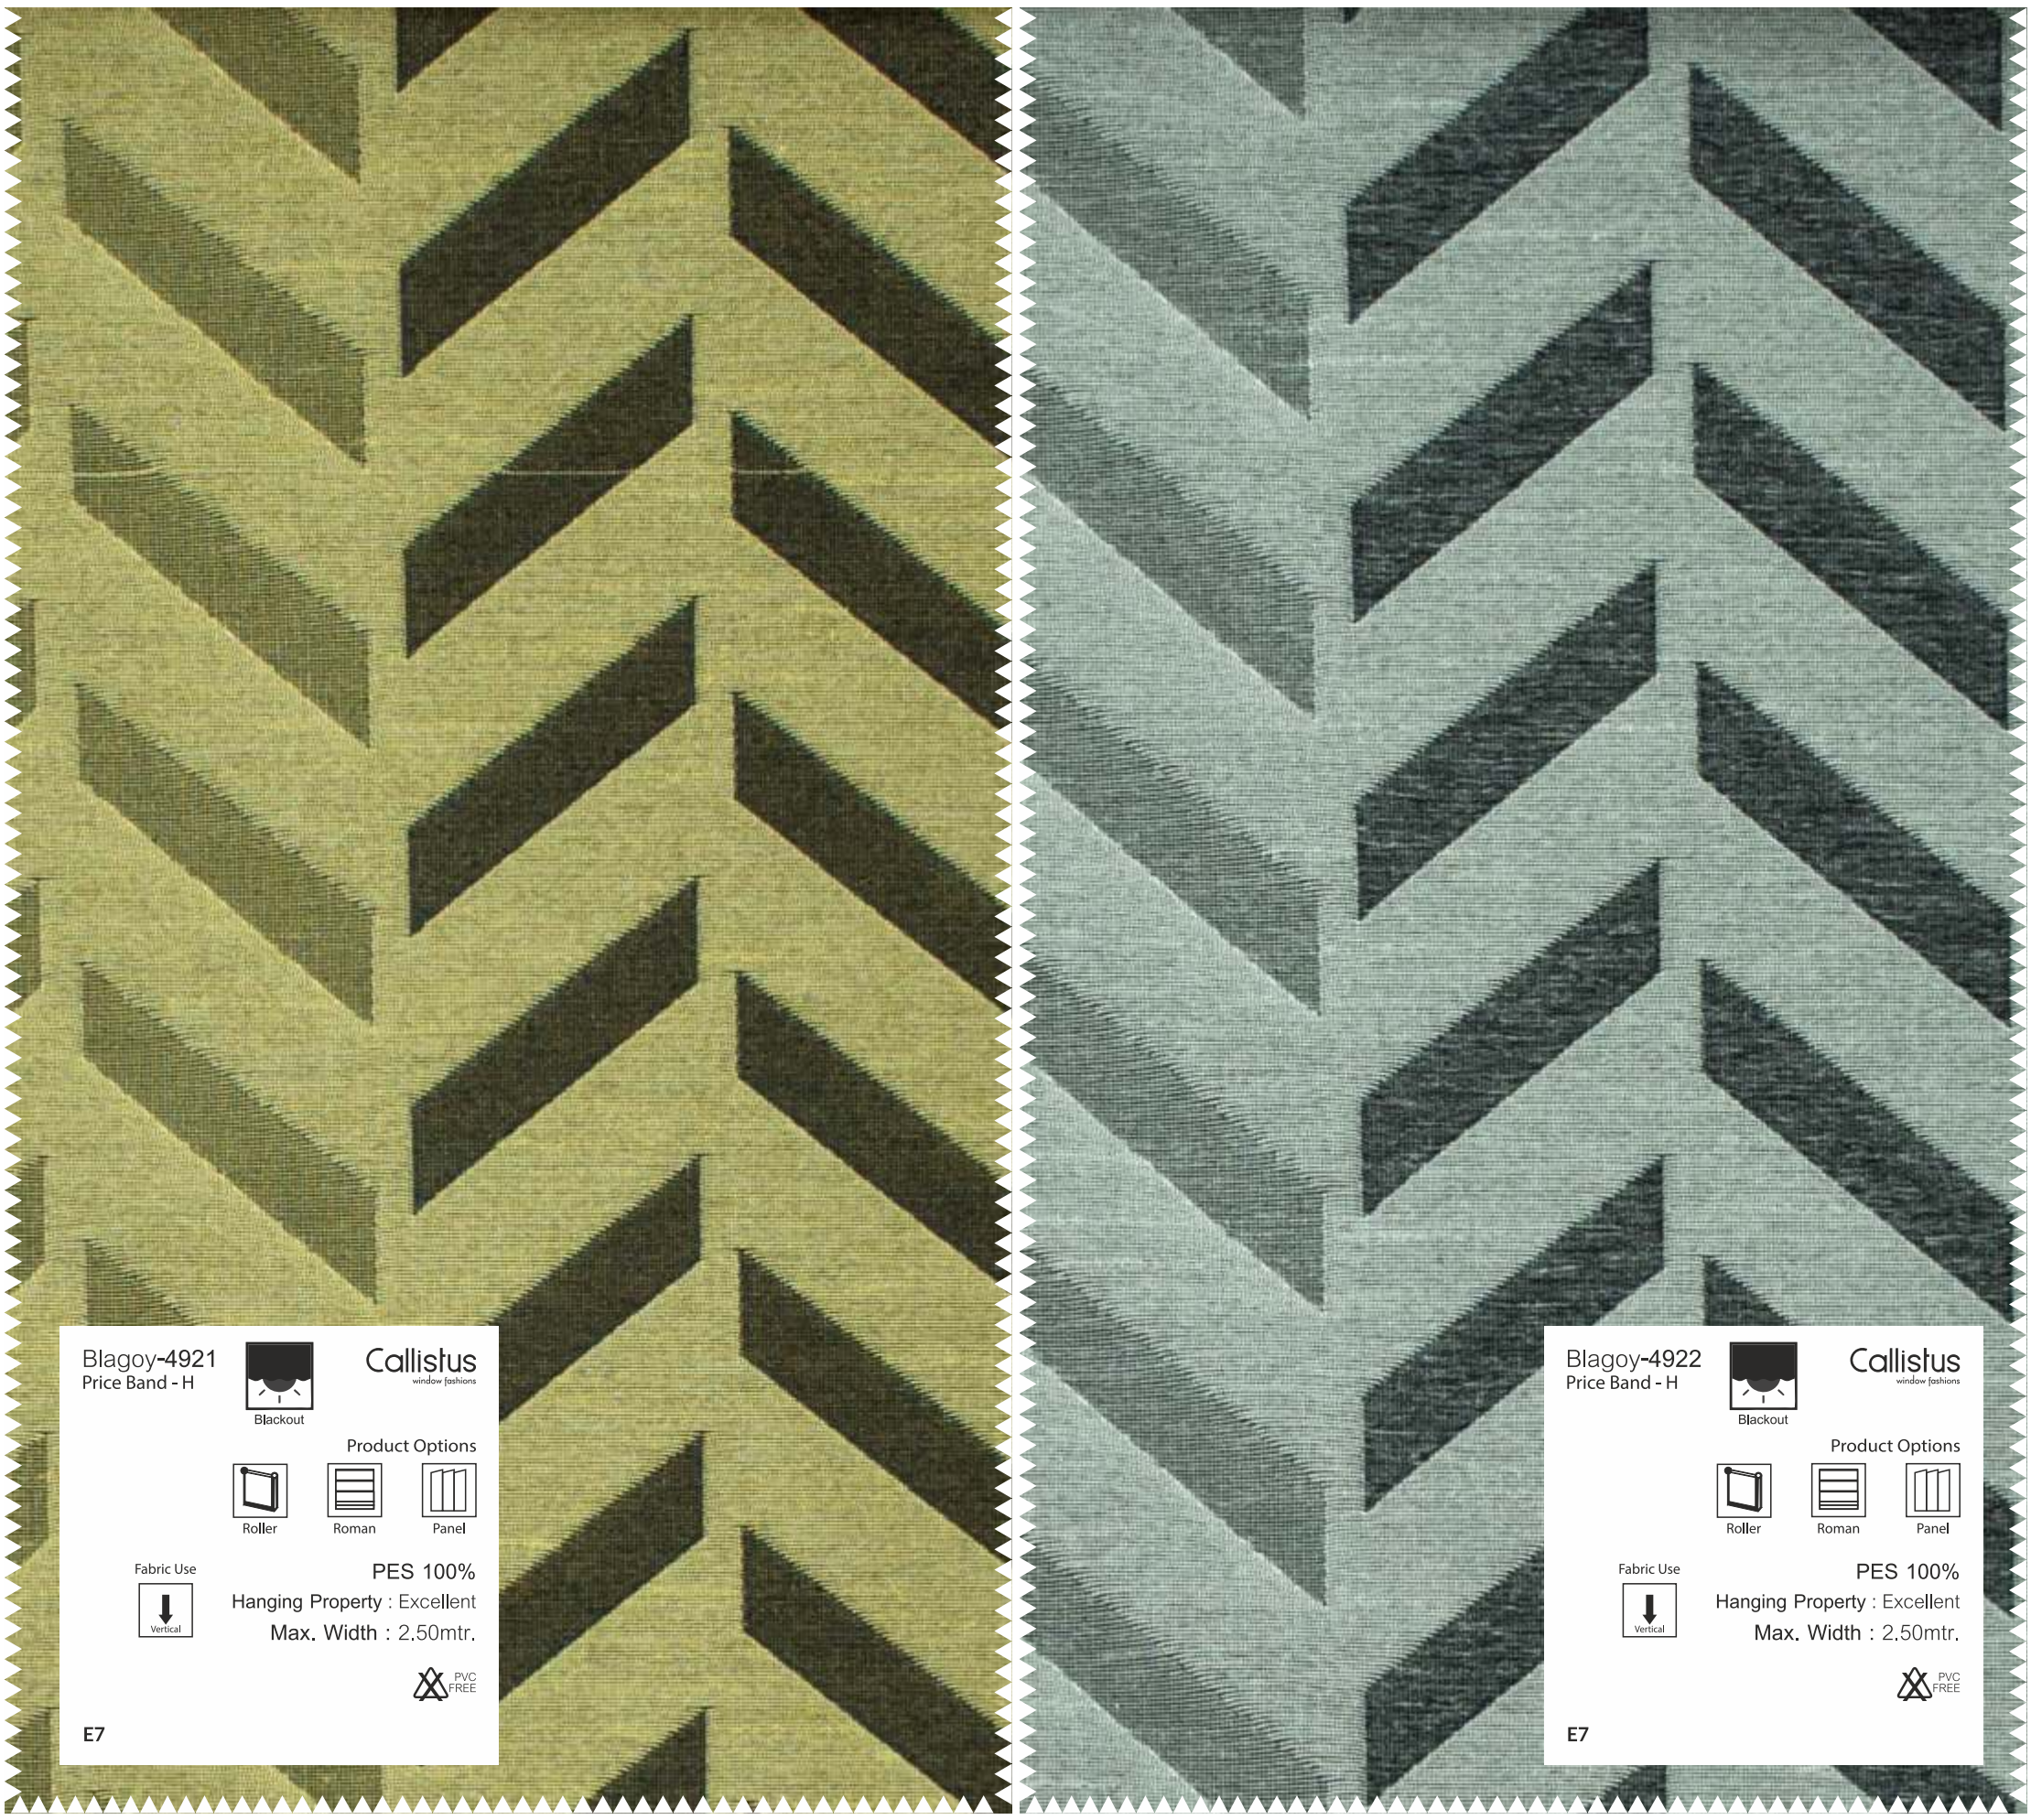

Blagoy-4921
Price Band - H

Blackout

Callistus
window fashions

Product Options

Roller

Roman

Panel

Fabric Use

Vertical

PES 100%

Hanging Property : Excellent

Max. Width : 2.50mtr.

PVC
FREE

E7

Blagoy-4922
Price Band - H

Blackout

Callistus
window fashions

Product Options

Roller

Roman

Panel

Fabric Use

Vertical

PES 100%

Hanging Property : Excellent

Max. Width : 2.50mtr.

PVC
FREE

E7