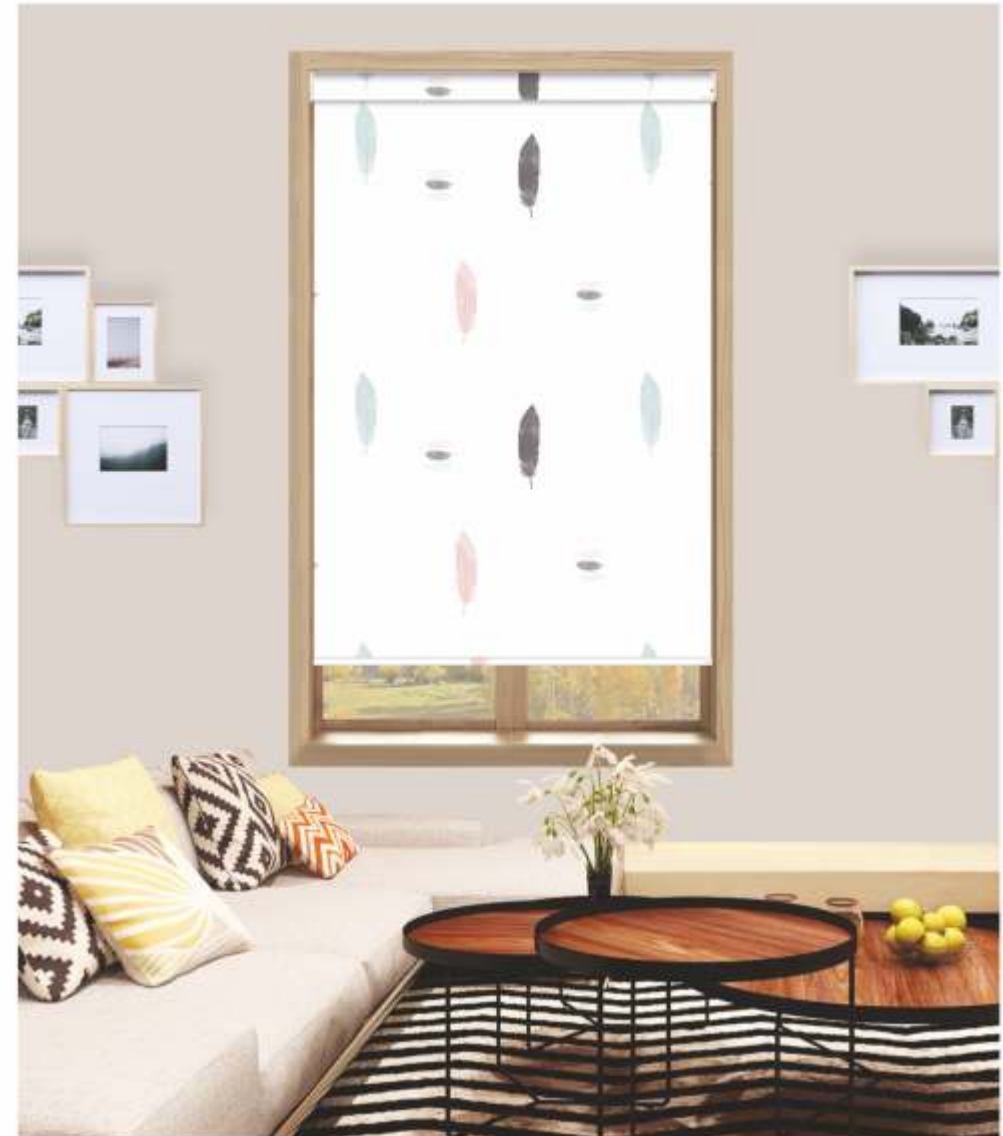

 Translucent

Fabric Use

 Vertical

PES 100%
Hanging Property : Excellent
Max. Width : 2.50mtr.

E2

 PVC FREE

Callistus
window fashions

Berry

 Vertical

PES 100%
Hanging Property : Excellent
Max. Width : 2.50mtr.

E2

 PVC FREE

Personalise as per your need

Give your blinds a glamorous enhancement with a sleek cassette which is fitted at the top of the blinds, discreetly hiding the operating mechanism. You can modernize Roller Blinds using matching fabric Decorative Cassette or Plain Cassette.