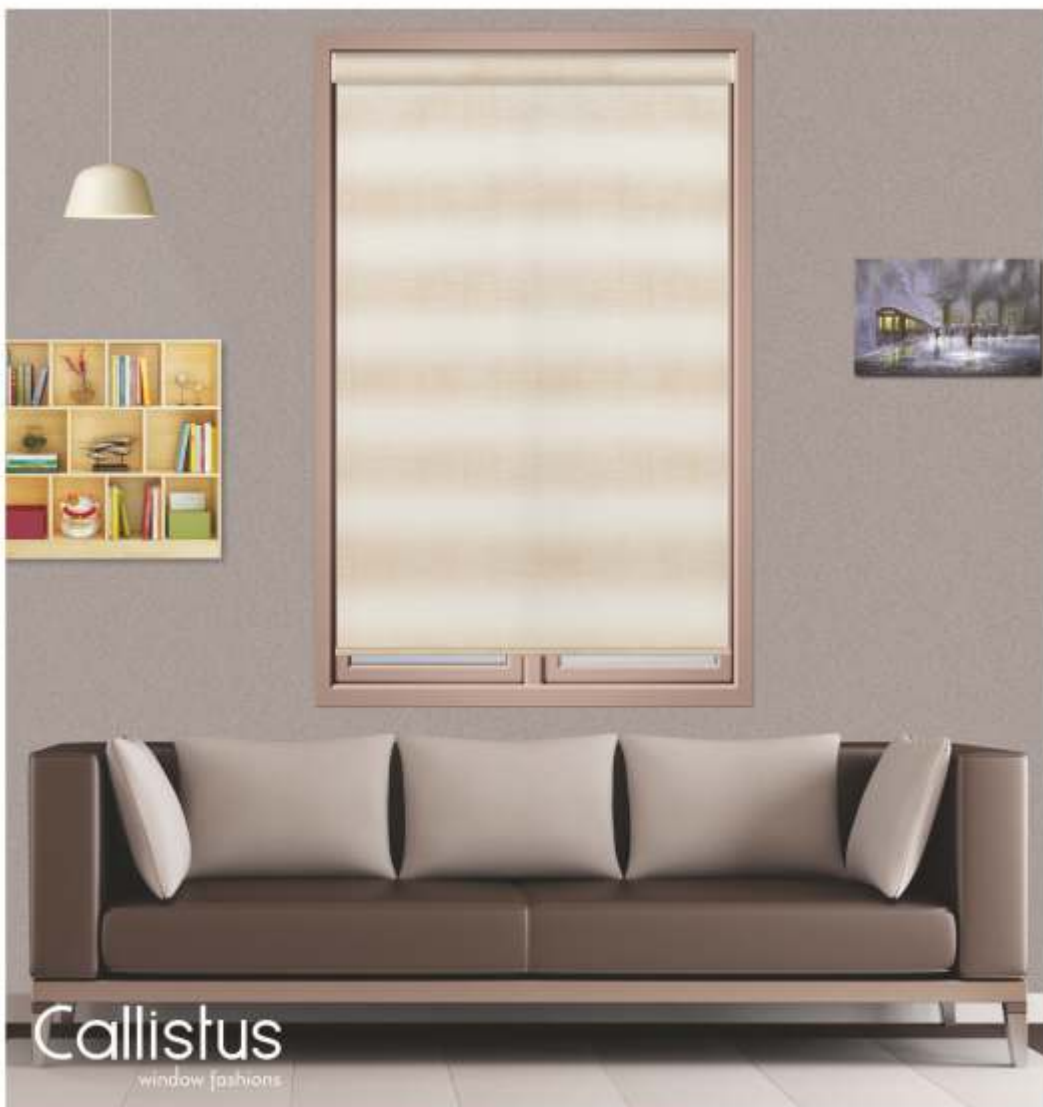

Callistus
window fashions