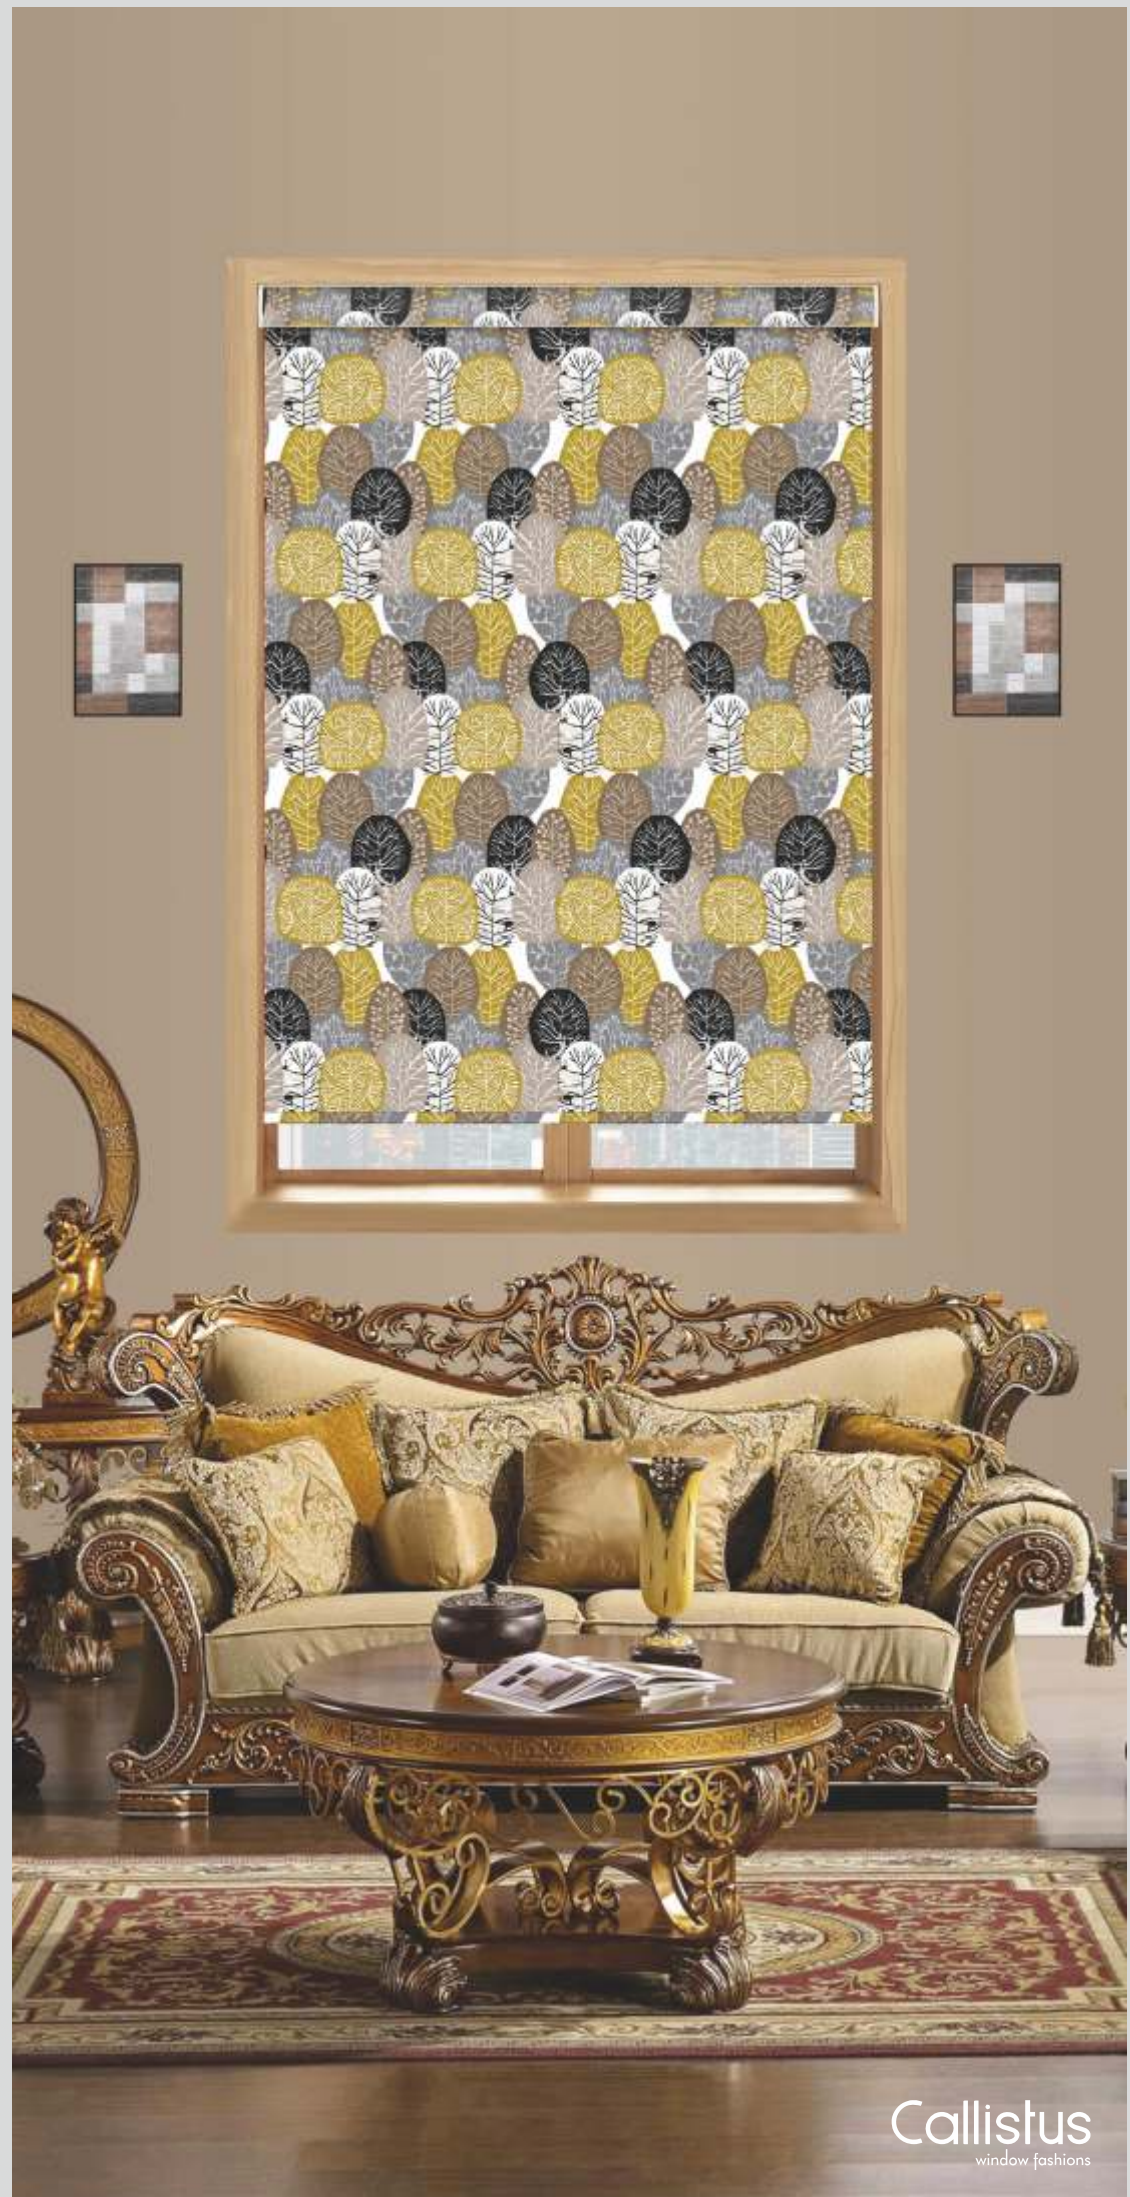

Enrich
collection
ROLLER
ROMAN
PANEL
BLINDS

Callistus
window fashions

Callistus
window fashions

Technical Details for Roller Blinds

◆ Fixing options

Give your blinds a glamorous enhancement with a sleek cassette which is fitted at the top of the blinds, discreetly hiding the operating mechanism. You can modernize Roller Blinds using matching fabric Decorative Cassette, Plain Cassette, Headrail or Direct Fix.