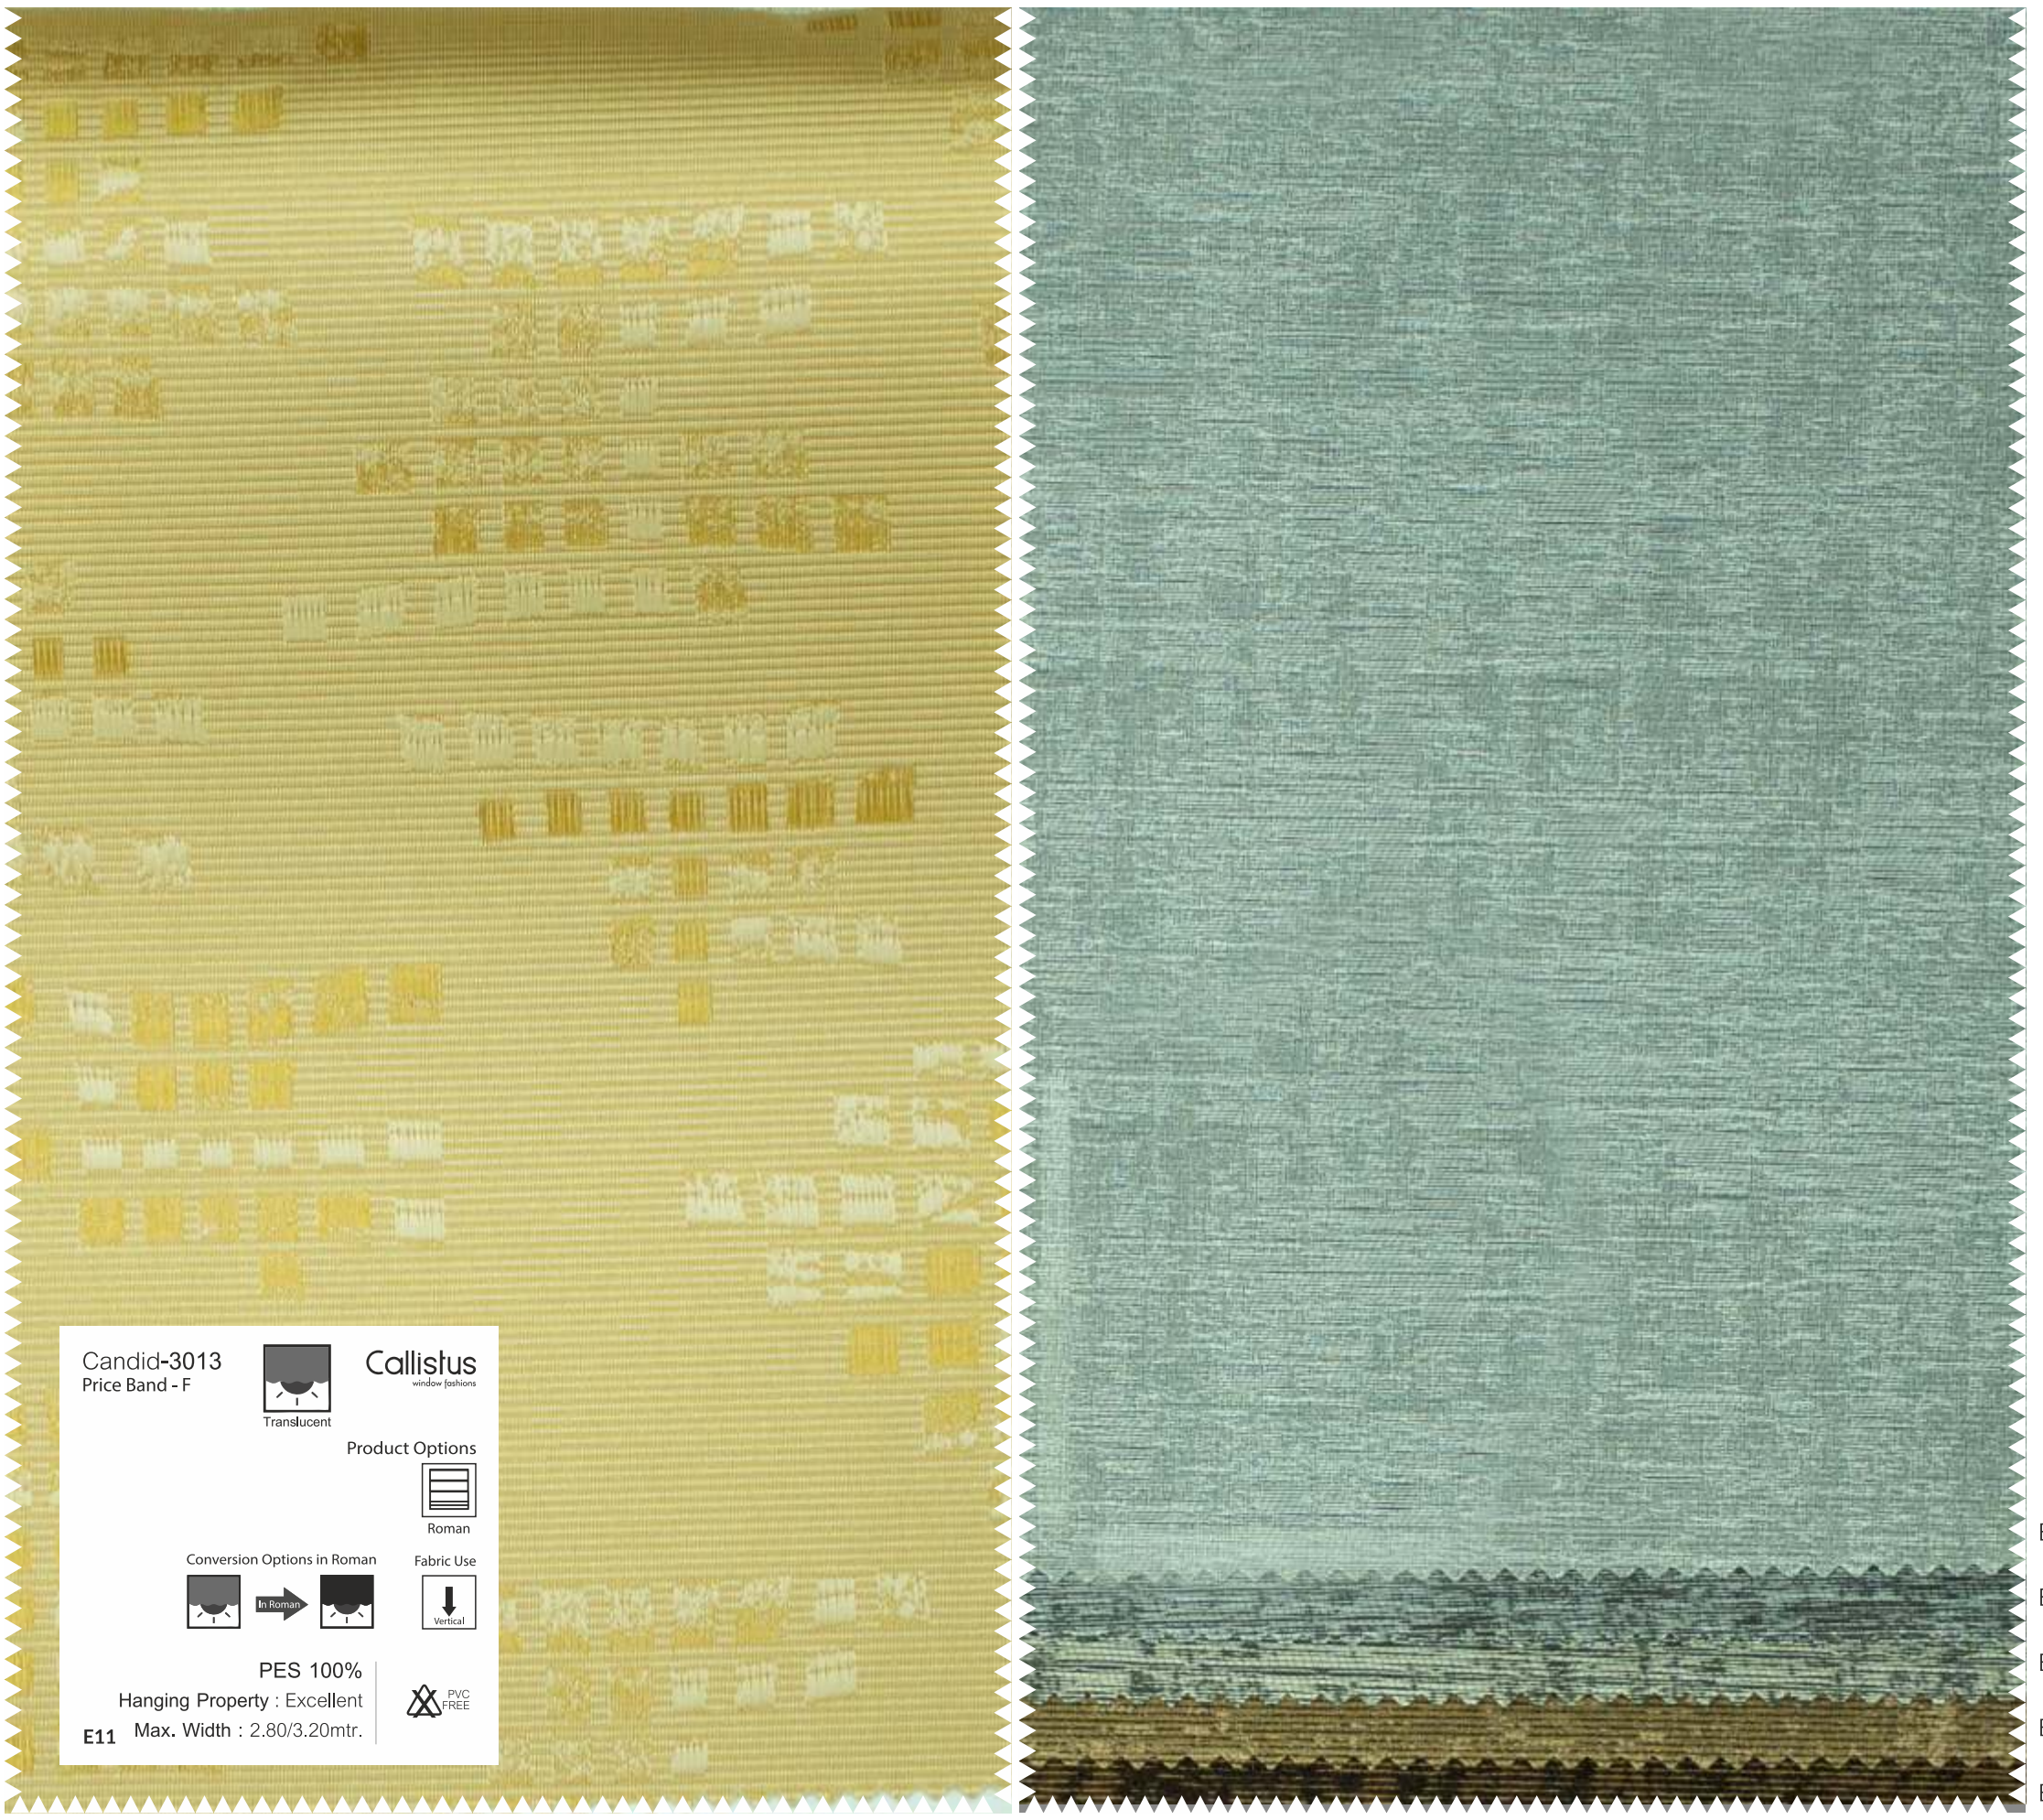

Candid-3013
Price Band - F

Translucent

Callistus
window fashions

Product Options

Roman

Conversion Options in Roman

Fabric Use

Vertical

PES 100%

Hanging Property : Excellent

E11 Max. Width : 2.80/3.20mtr.

PVC FREE

Blesbook-3501

Blesbook-3503

Blesbook-3504

Blesbook-3502

Blesbook-3505