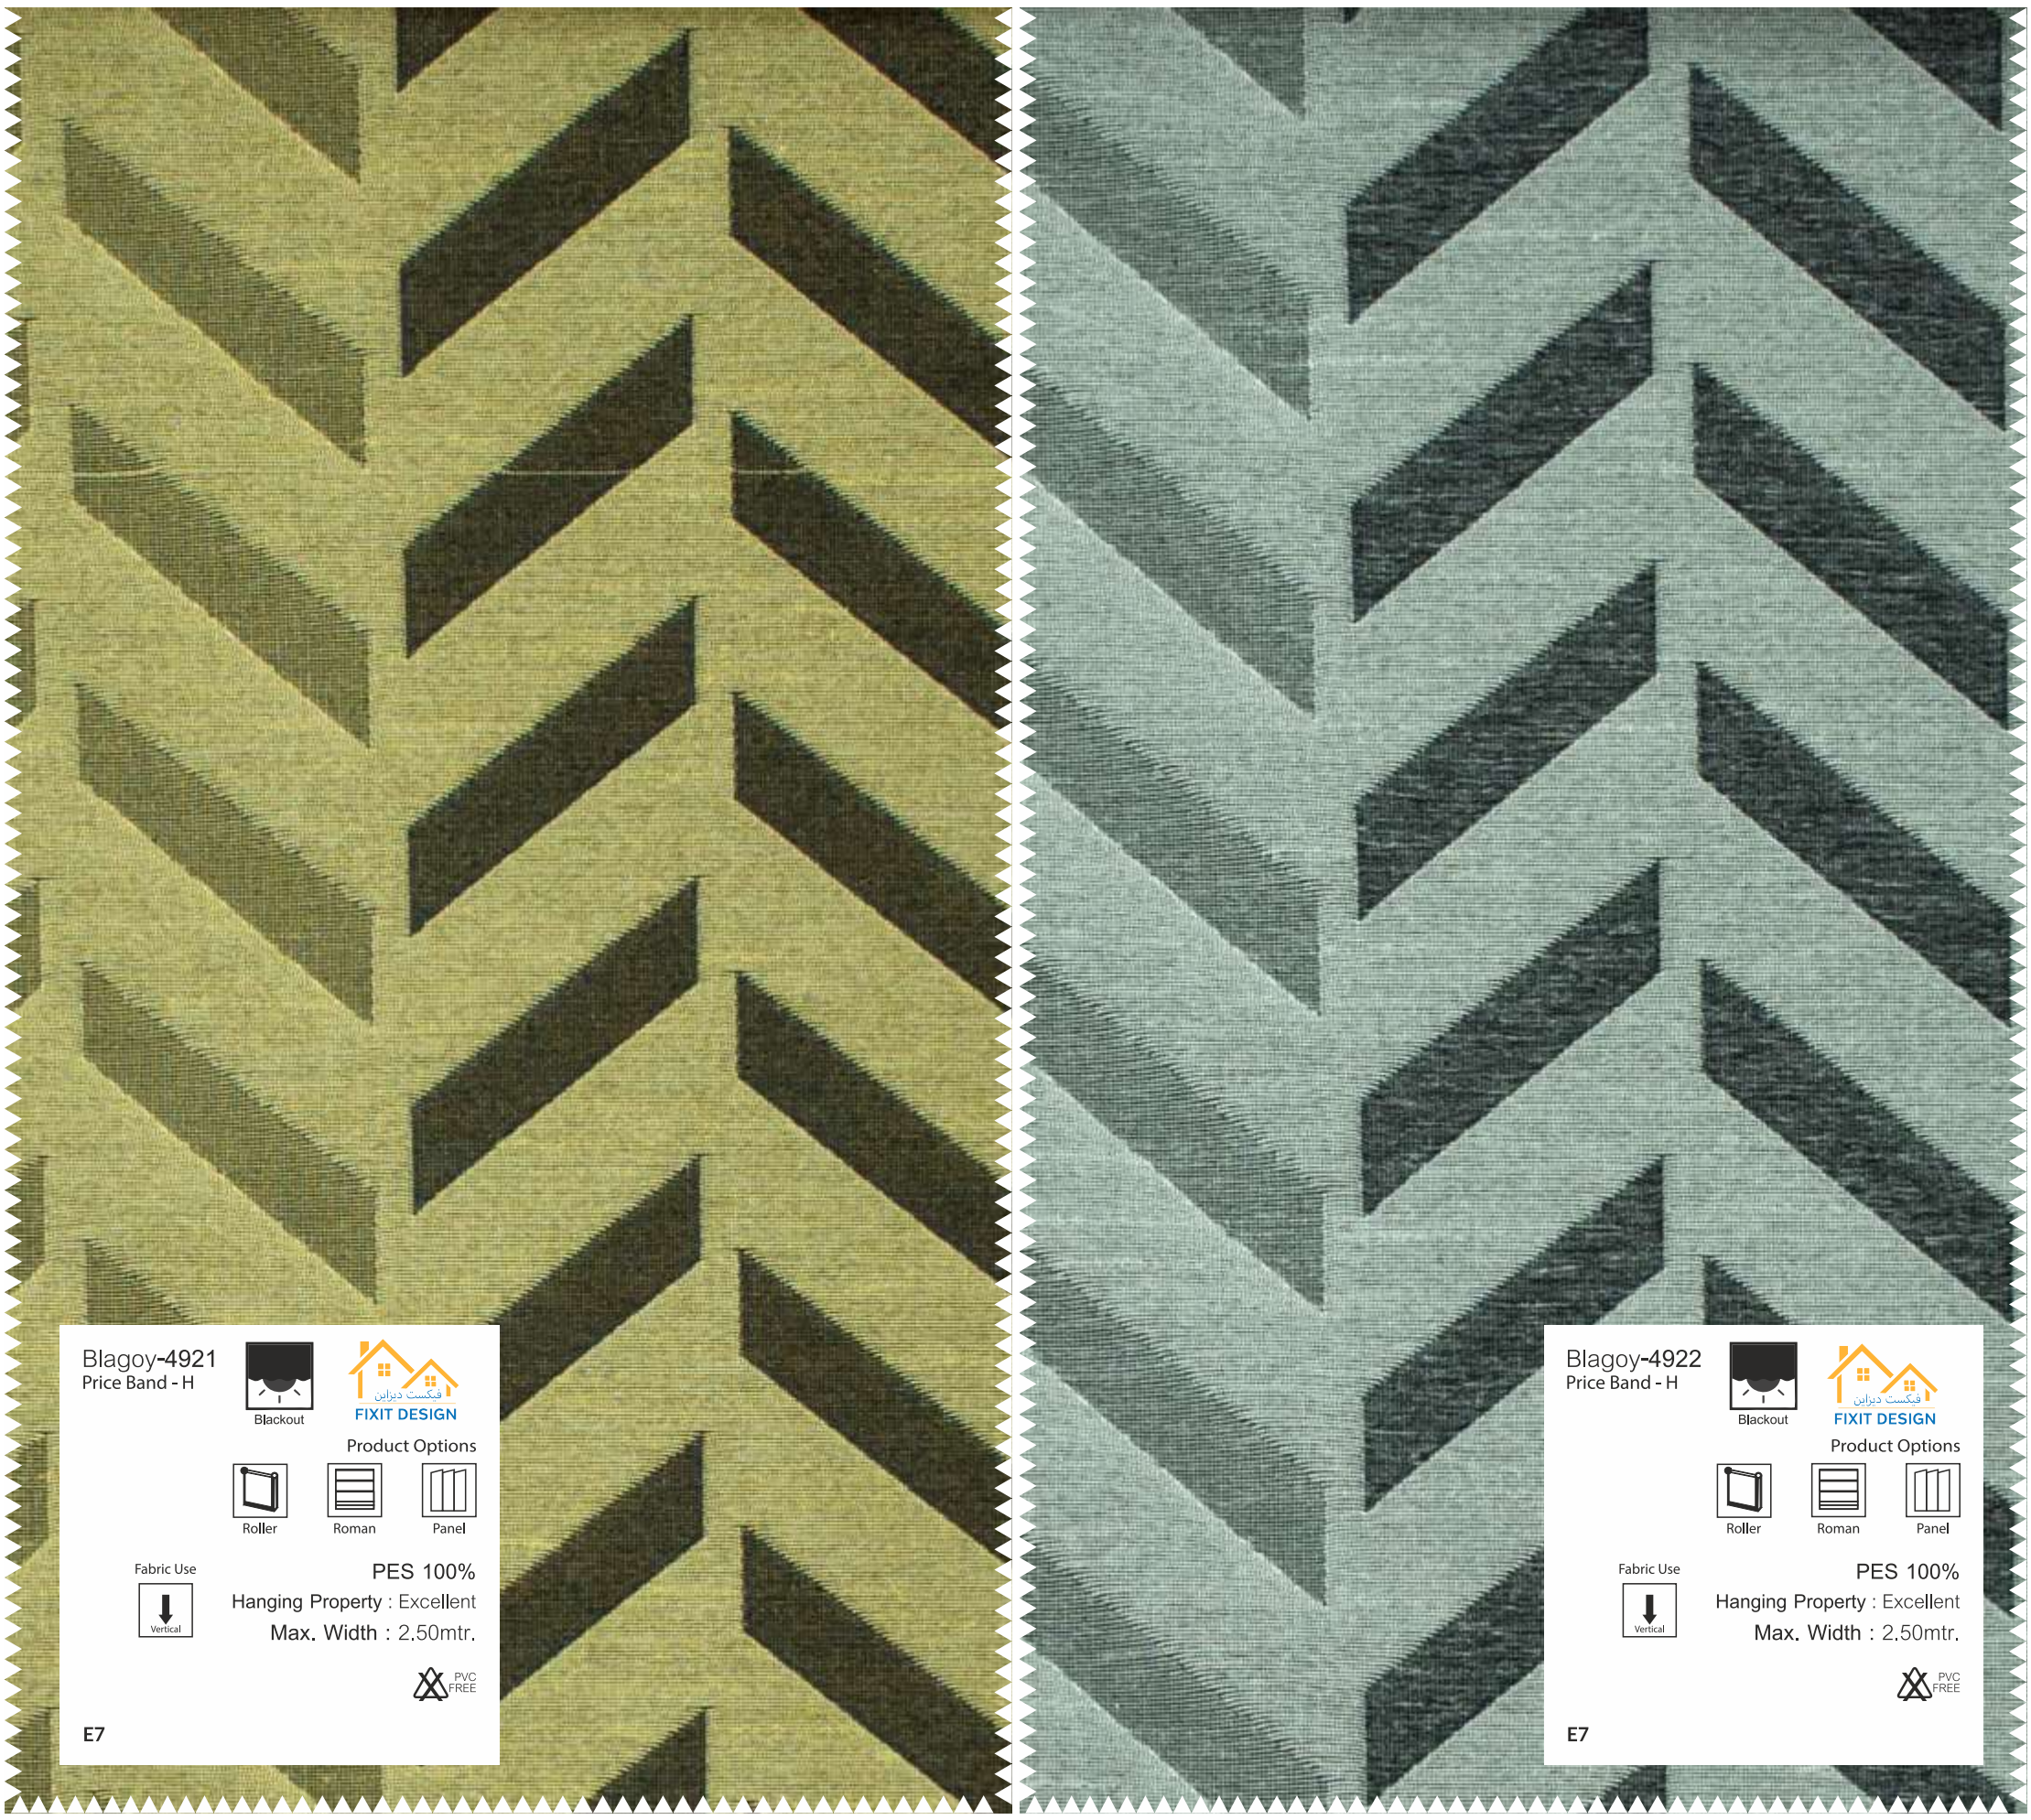

Blagoy-4921
Price Band - H

Blackout

فیکست دیزاین
FIXIT DESIGN

Product Options

Roller

Roman

Panel

Fabric Use

Vertical

PES 100%

Hanging Property : Excellent

Max. Width : 2.50mtr.

PVC FREE

E7

Blagoy-4922
Price Band - H

Blackout

فیکست دیزاین
FIXIT DESIGN

Product Options

Roller

Roman

Panel

Fabric Use

Vertical

PES 100%

Hanging Property : Excellent

Max. Width : 2.50mtr.

PVC FREE

E7