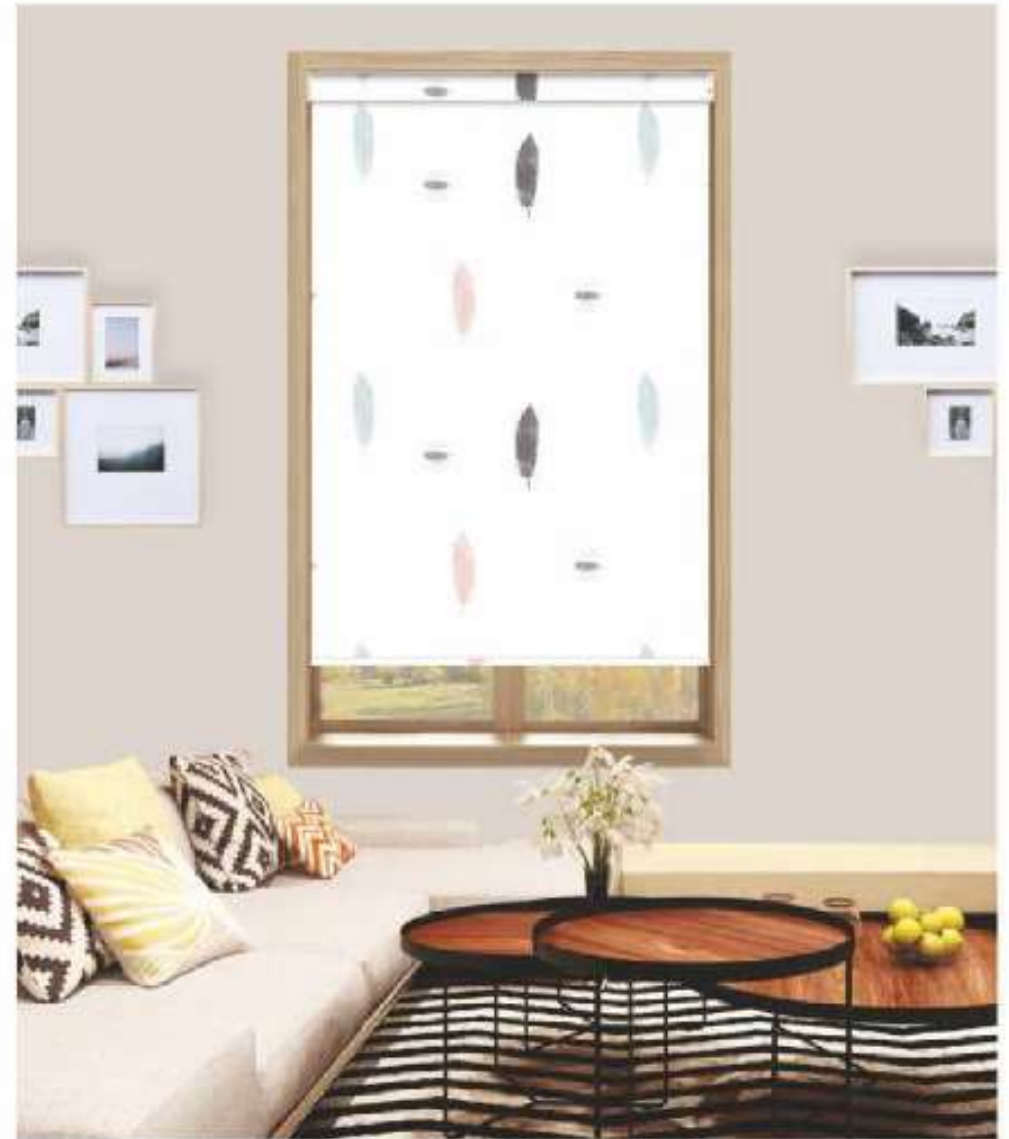

**Fabric Use**

  
Vertical

**Carol**

Price Band - H Carol 5028	Price Band - F Berry 6263
---------------------------------	---------------------------------

**PES 100%**  
Hanging Property : Excellent  
Max. Width : 2.50mtr.

PES 100%  
Hanging Property : Excellent  
Max. Width : 2.50mtr.

E2 

Personalise as per your need

Give your blinds a glamorous enhancement with a sleek cassette which is fitted at the top of the blinds, discreetly hiding the operating mechanism. You can modernize Roller Blinds using matching fabric, Decorative Cassette or Plain Cassette.