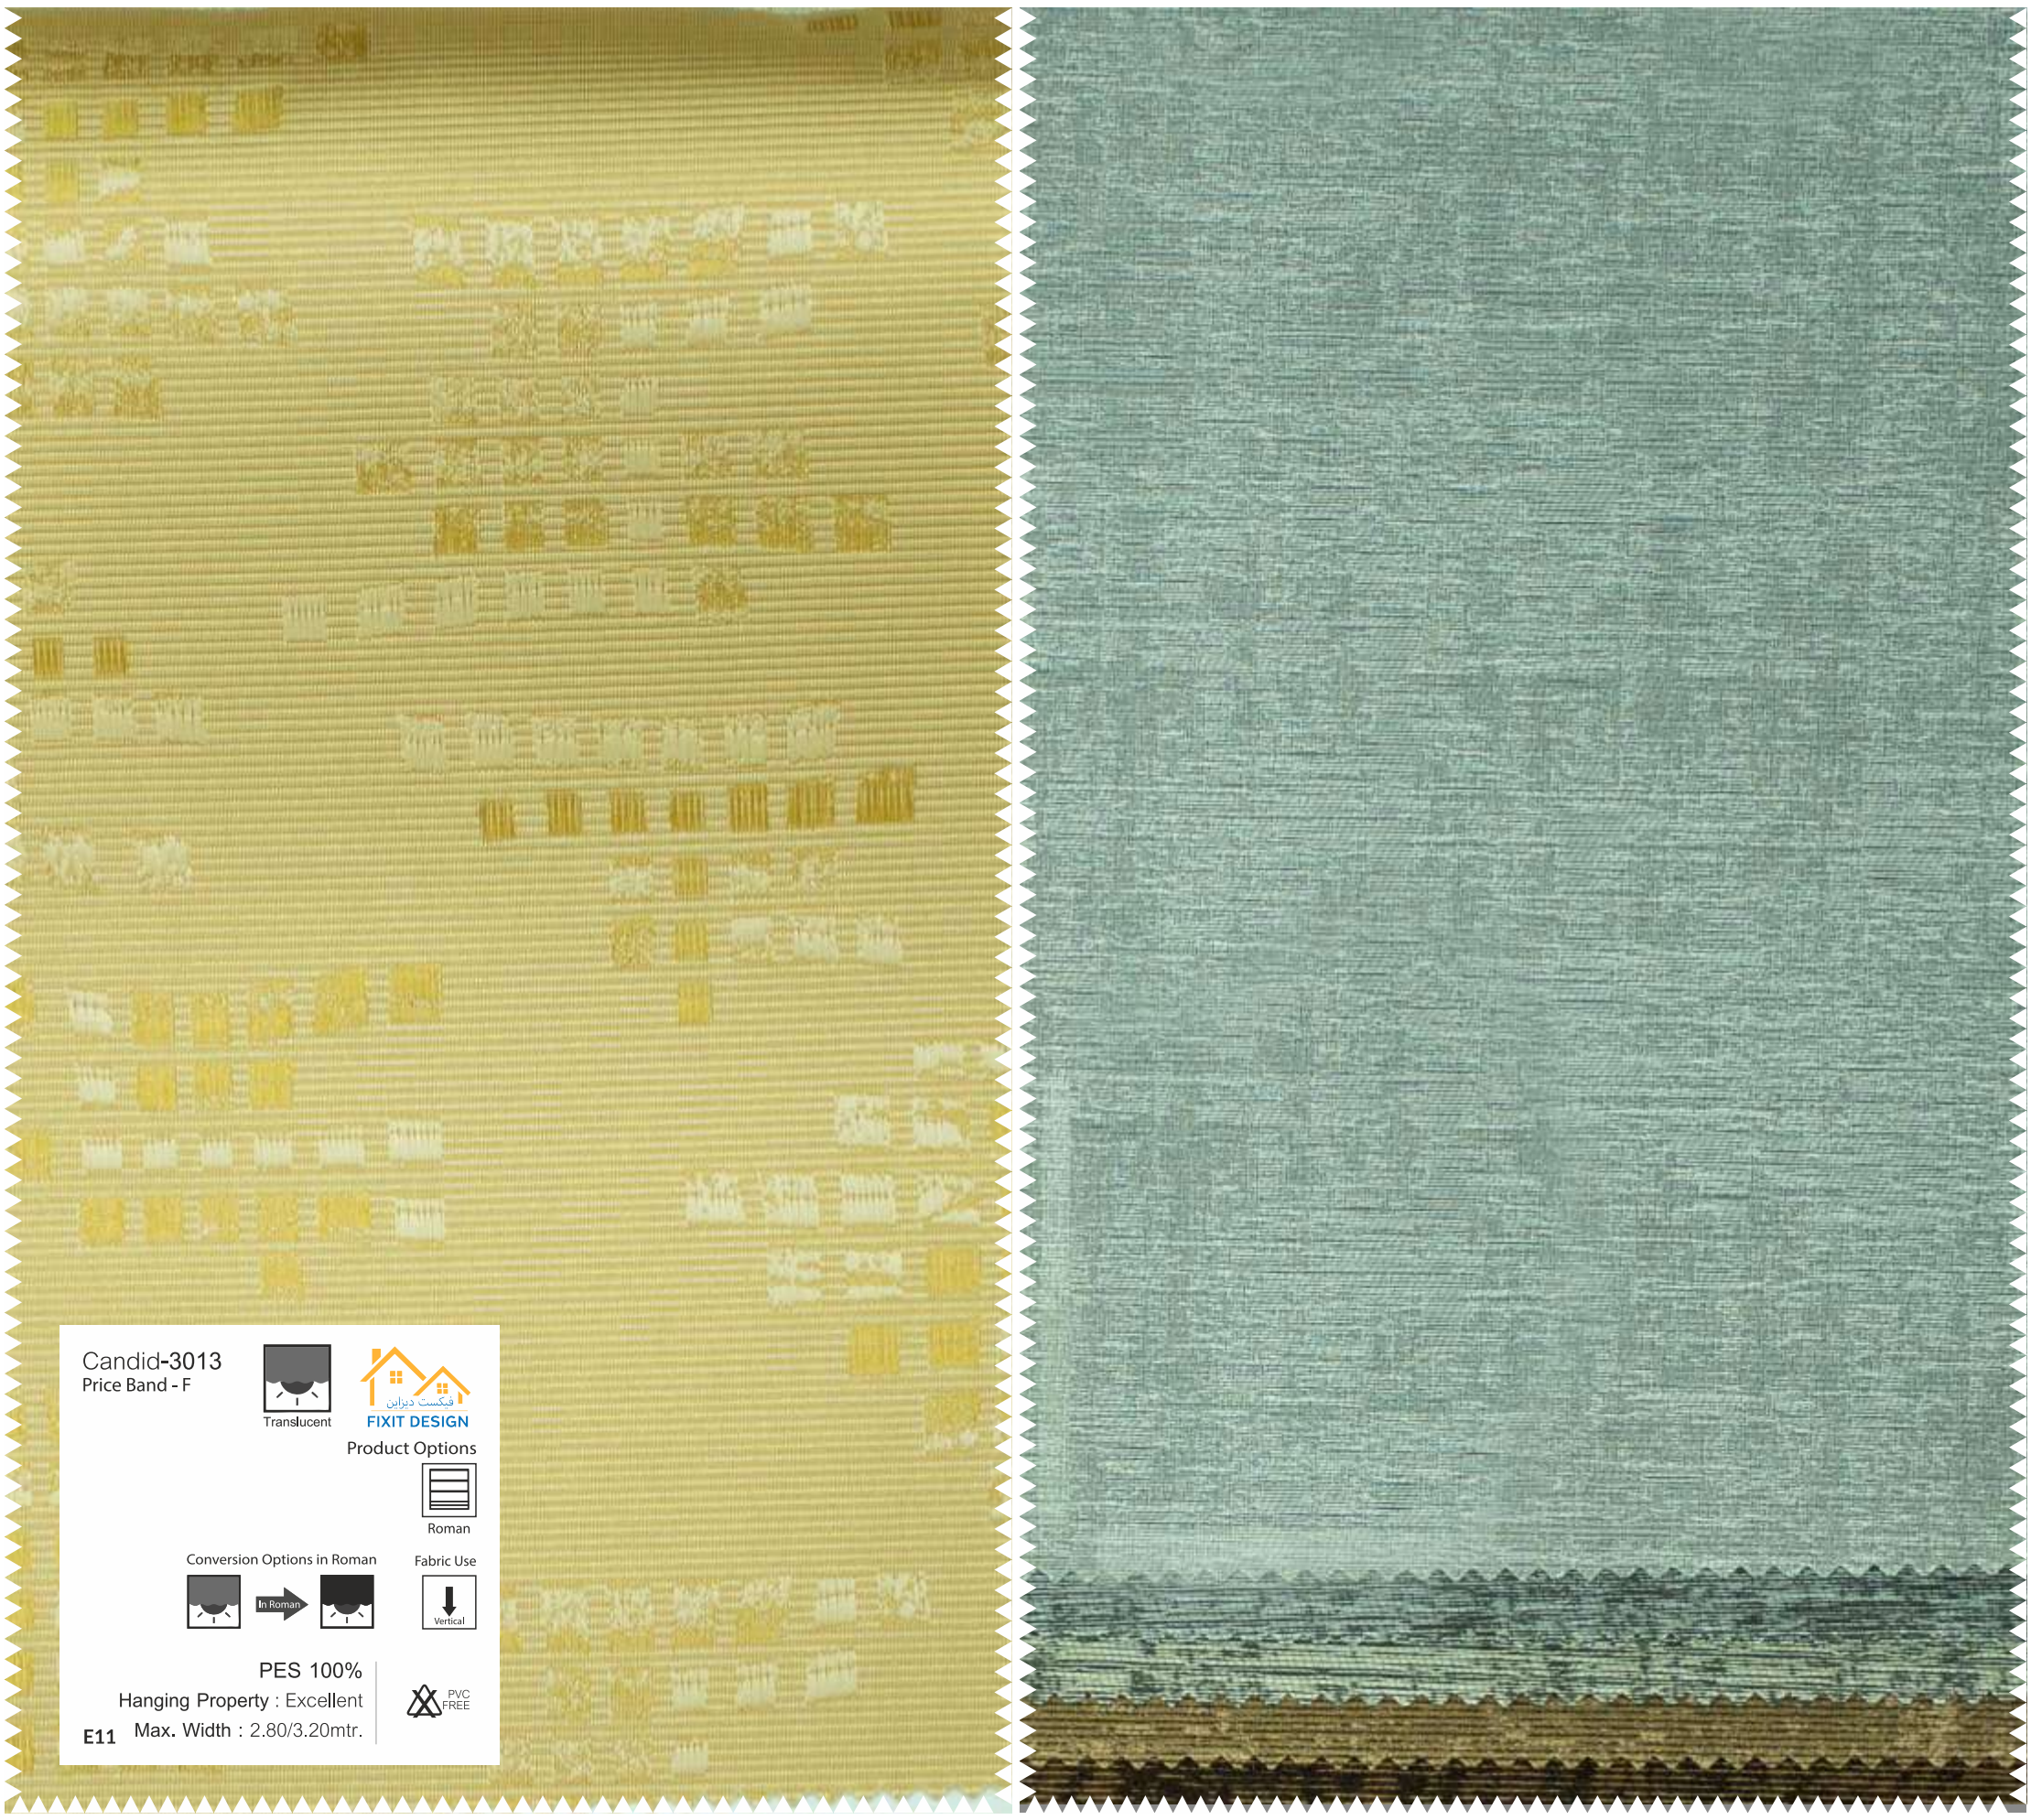

Candid-3013
Price Band - F

Translucent

Product Options

Roman

Conversion Options in Roman

PES 100%

Hanging Property : Excellent

E11 Max. Width : 2.80/3.20mtr.

Fabric Use

Vertical

PVC FREE

Blesbook-3501

Blesbook-3503

Blesbook-3504

Blesbook-3502

Blesbook-3505