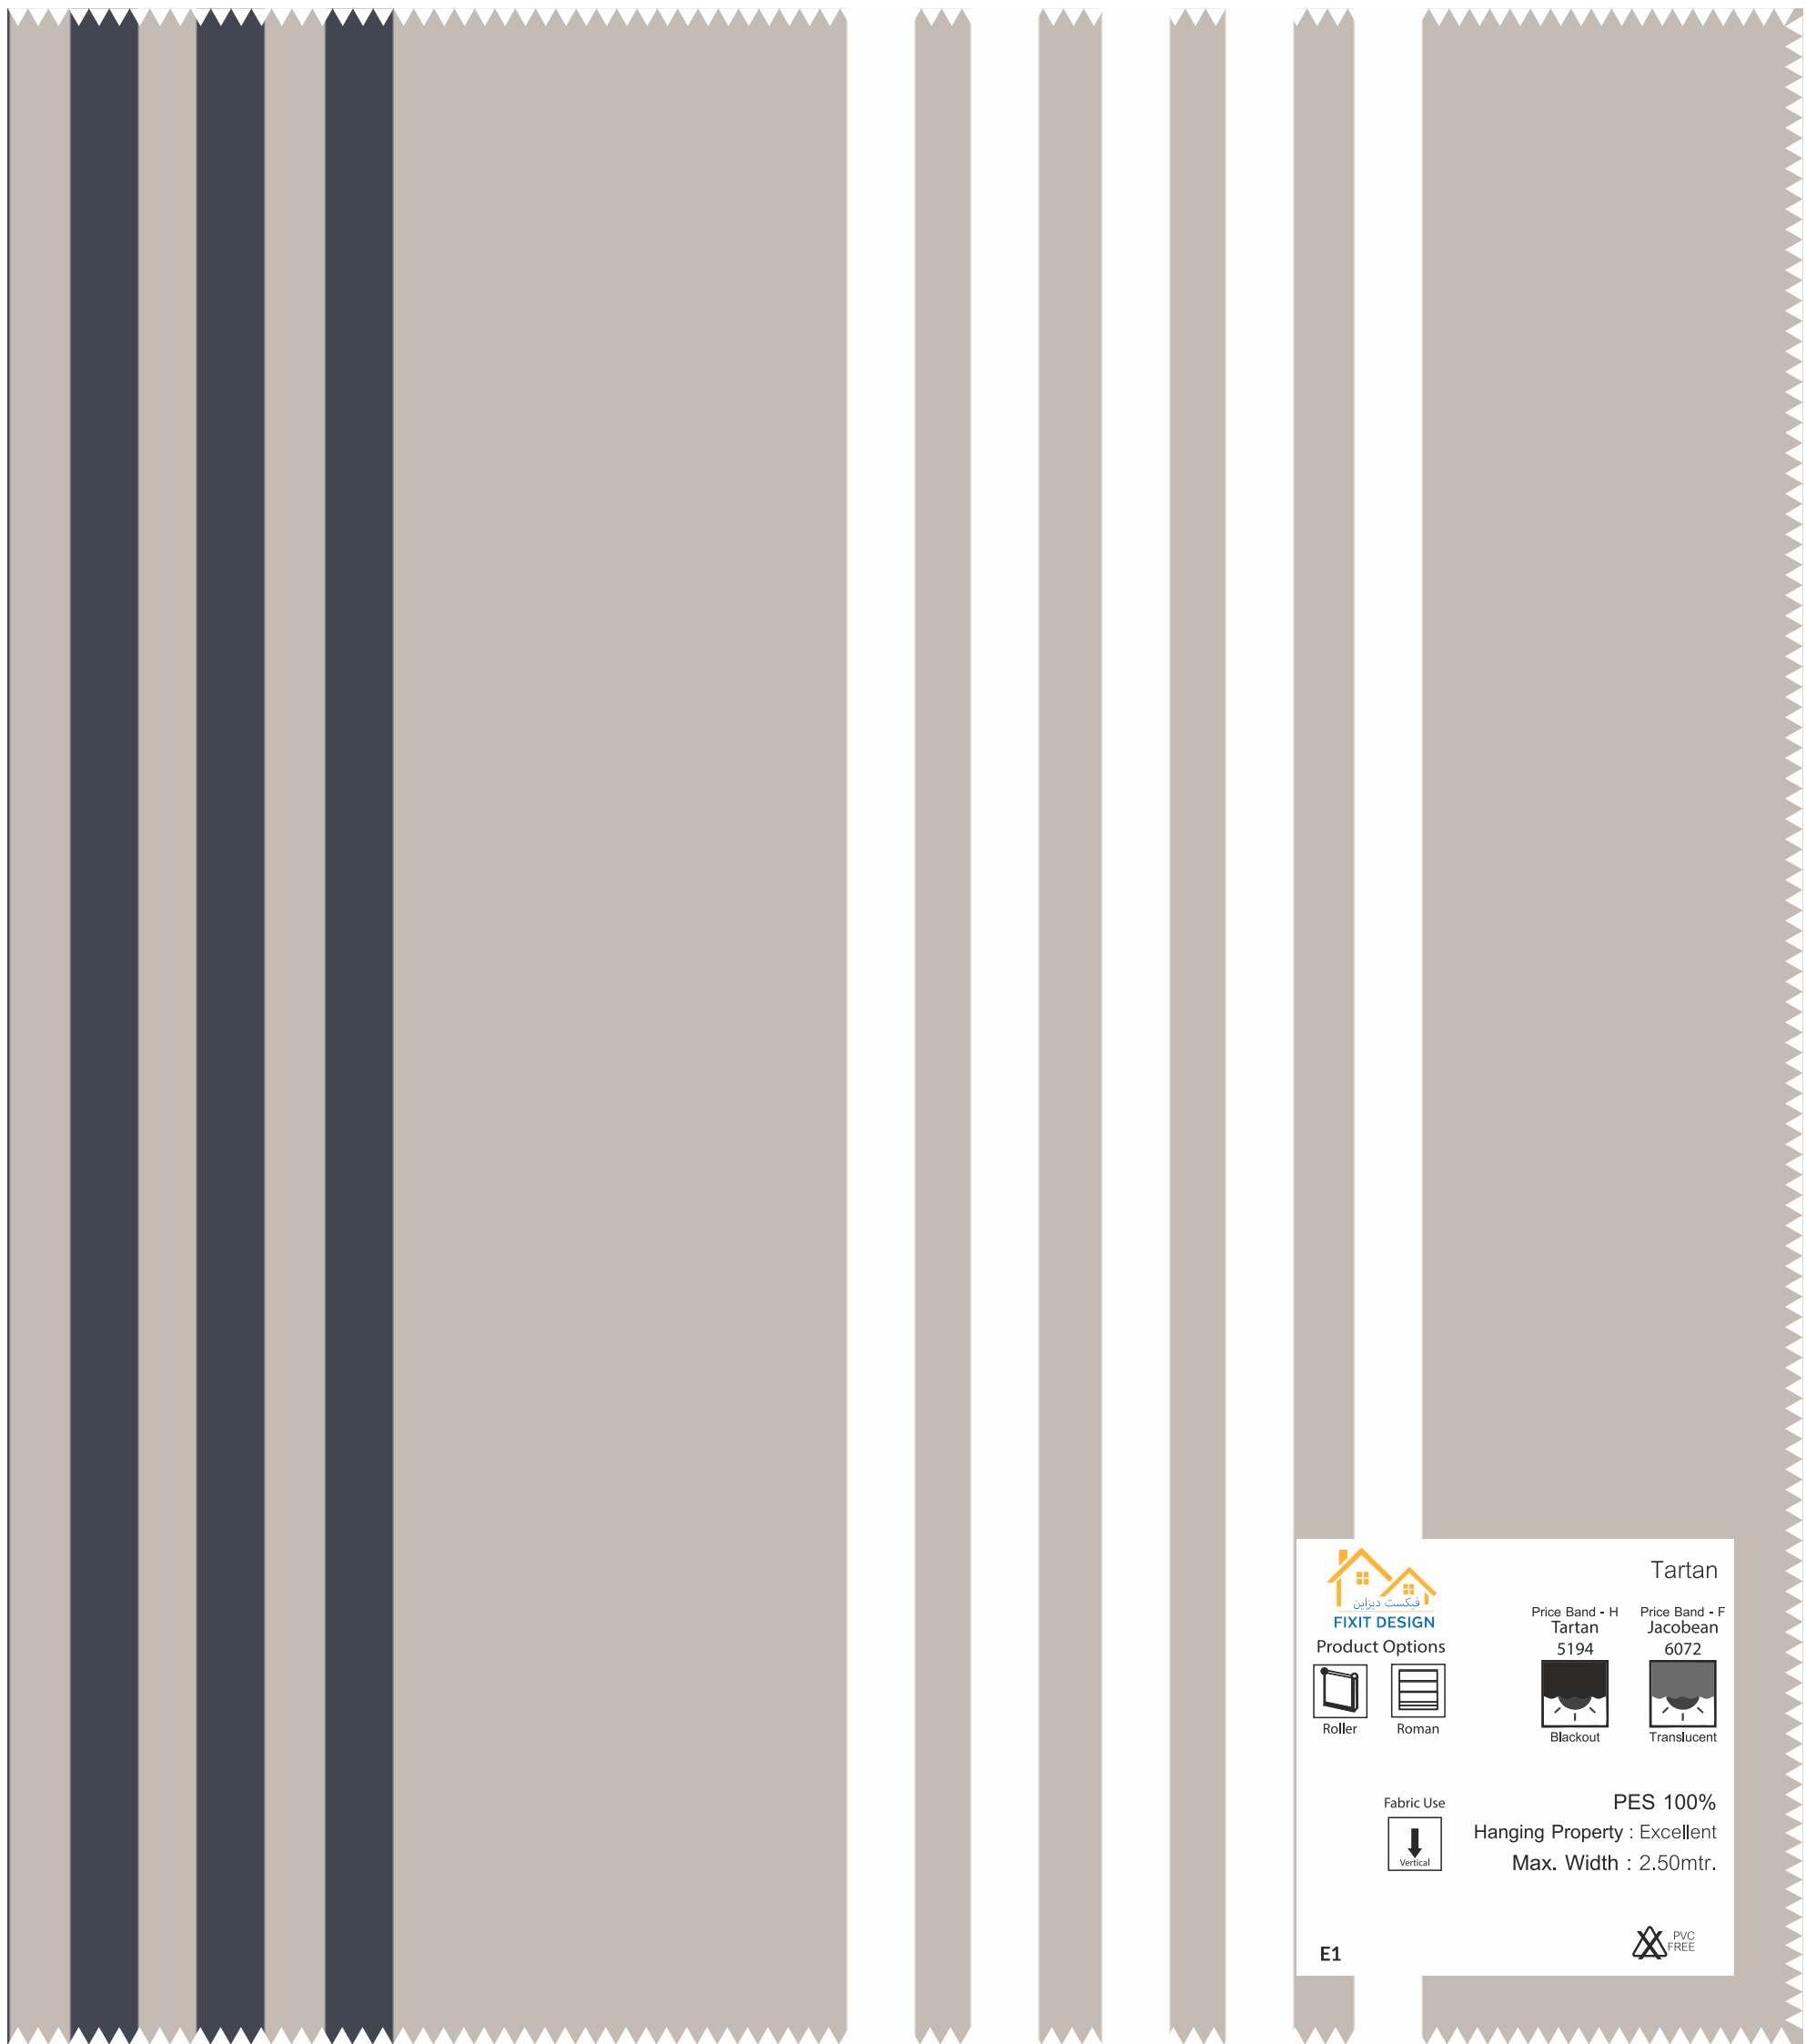

فیکست دیزاین
FIXIT DESIGN

Product Options

Roller

Roman

Price Band - H

Tartan

Blackout

Price Band - F

Jacobean

Translucent

Fabric Use

Vertical

PES 100%

Hanging Property : Excellent

Max. Width : 2.50mtr.

E1

PVC
FREE

Tartan