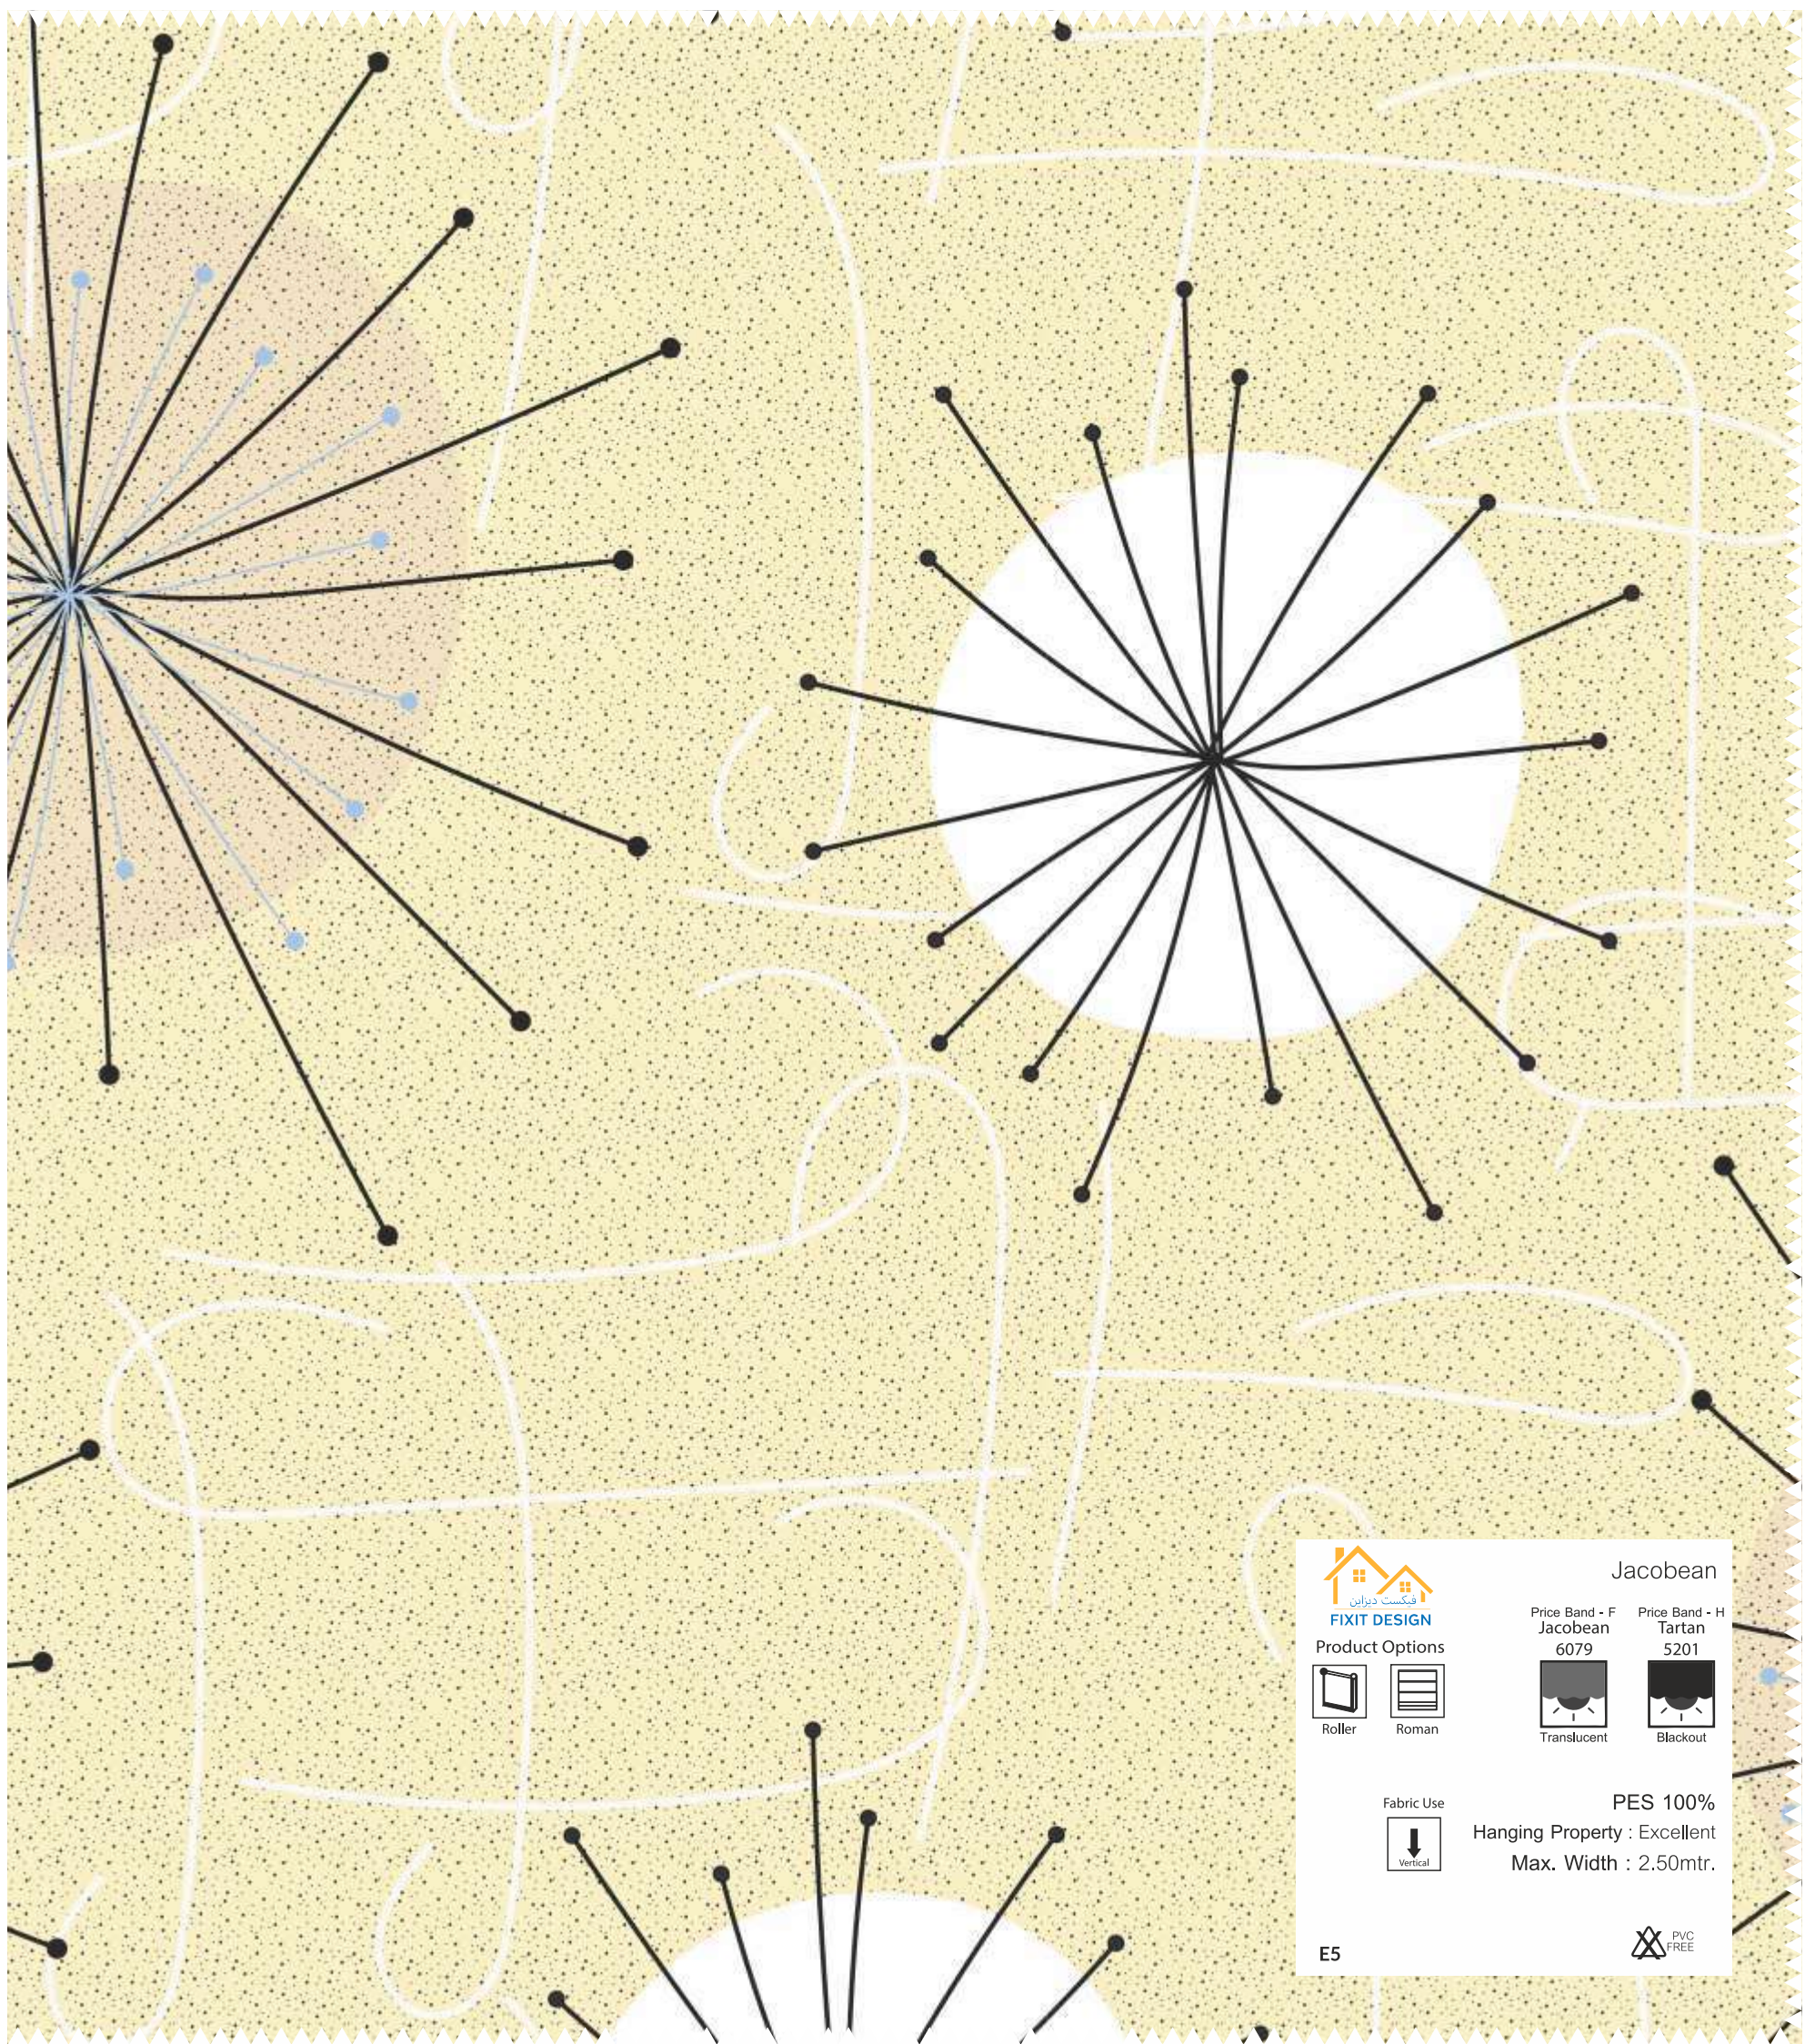

PES 100%  
Hanging Property : Excellent  
Max. Width : 2.50mtr.

E5

  
PVC  
FREE

 **Jacobean**

Price Band - F  
Jacobean  
6079

Price Band - H  
Tartan  
5201

Product Options

 Roller