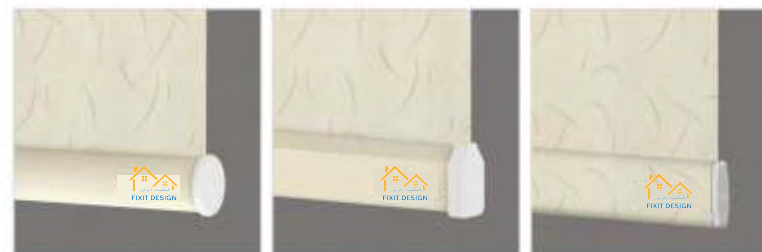

PVC
FREE

B4-H

Personalise as per your need

Give your blinds a glamorous enhancement with a sleek cassette which is fitted at the top of the blinds, discreetly hiding the operating mechanism. You can modernize Roller blinds using plain cassette or matching fabric decorative cassette.

Slim look with luxury feeling

Fixit Design Roman blinds are very versatile and provide a neat modern look. Unlike other brands where fabrics are traditionally stitched together, Fixit Design Roman blinds are fixed together without stitched mechanism which offer very slim look with luxury feeling and occupy minimum space to give elegant look.

Personalise as per your need

Fixit Design provides various options in bottom rails according to the blinds. We have options of round, pentagon and decorative bottom rails. These bottom rails blend beautifully with the blinds enhancing their look by making them more stylish and sophisticated.