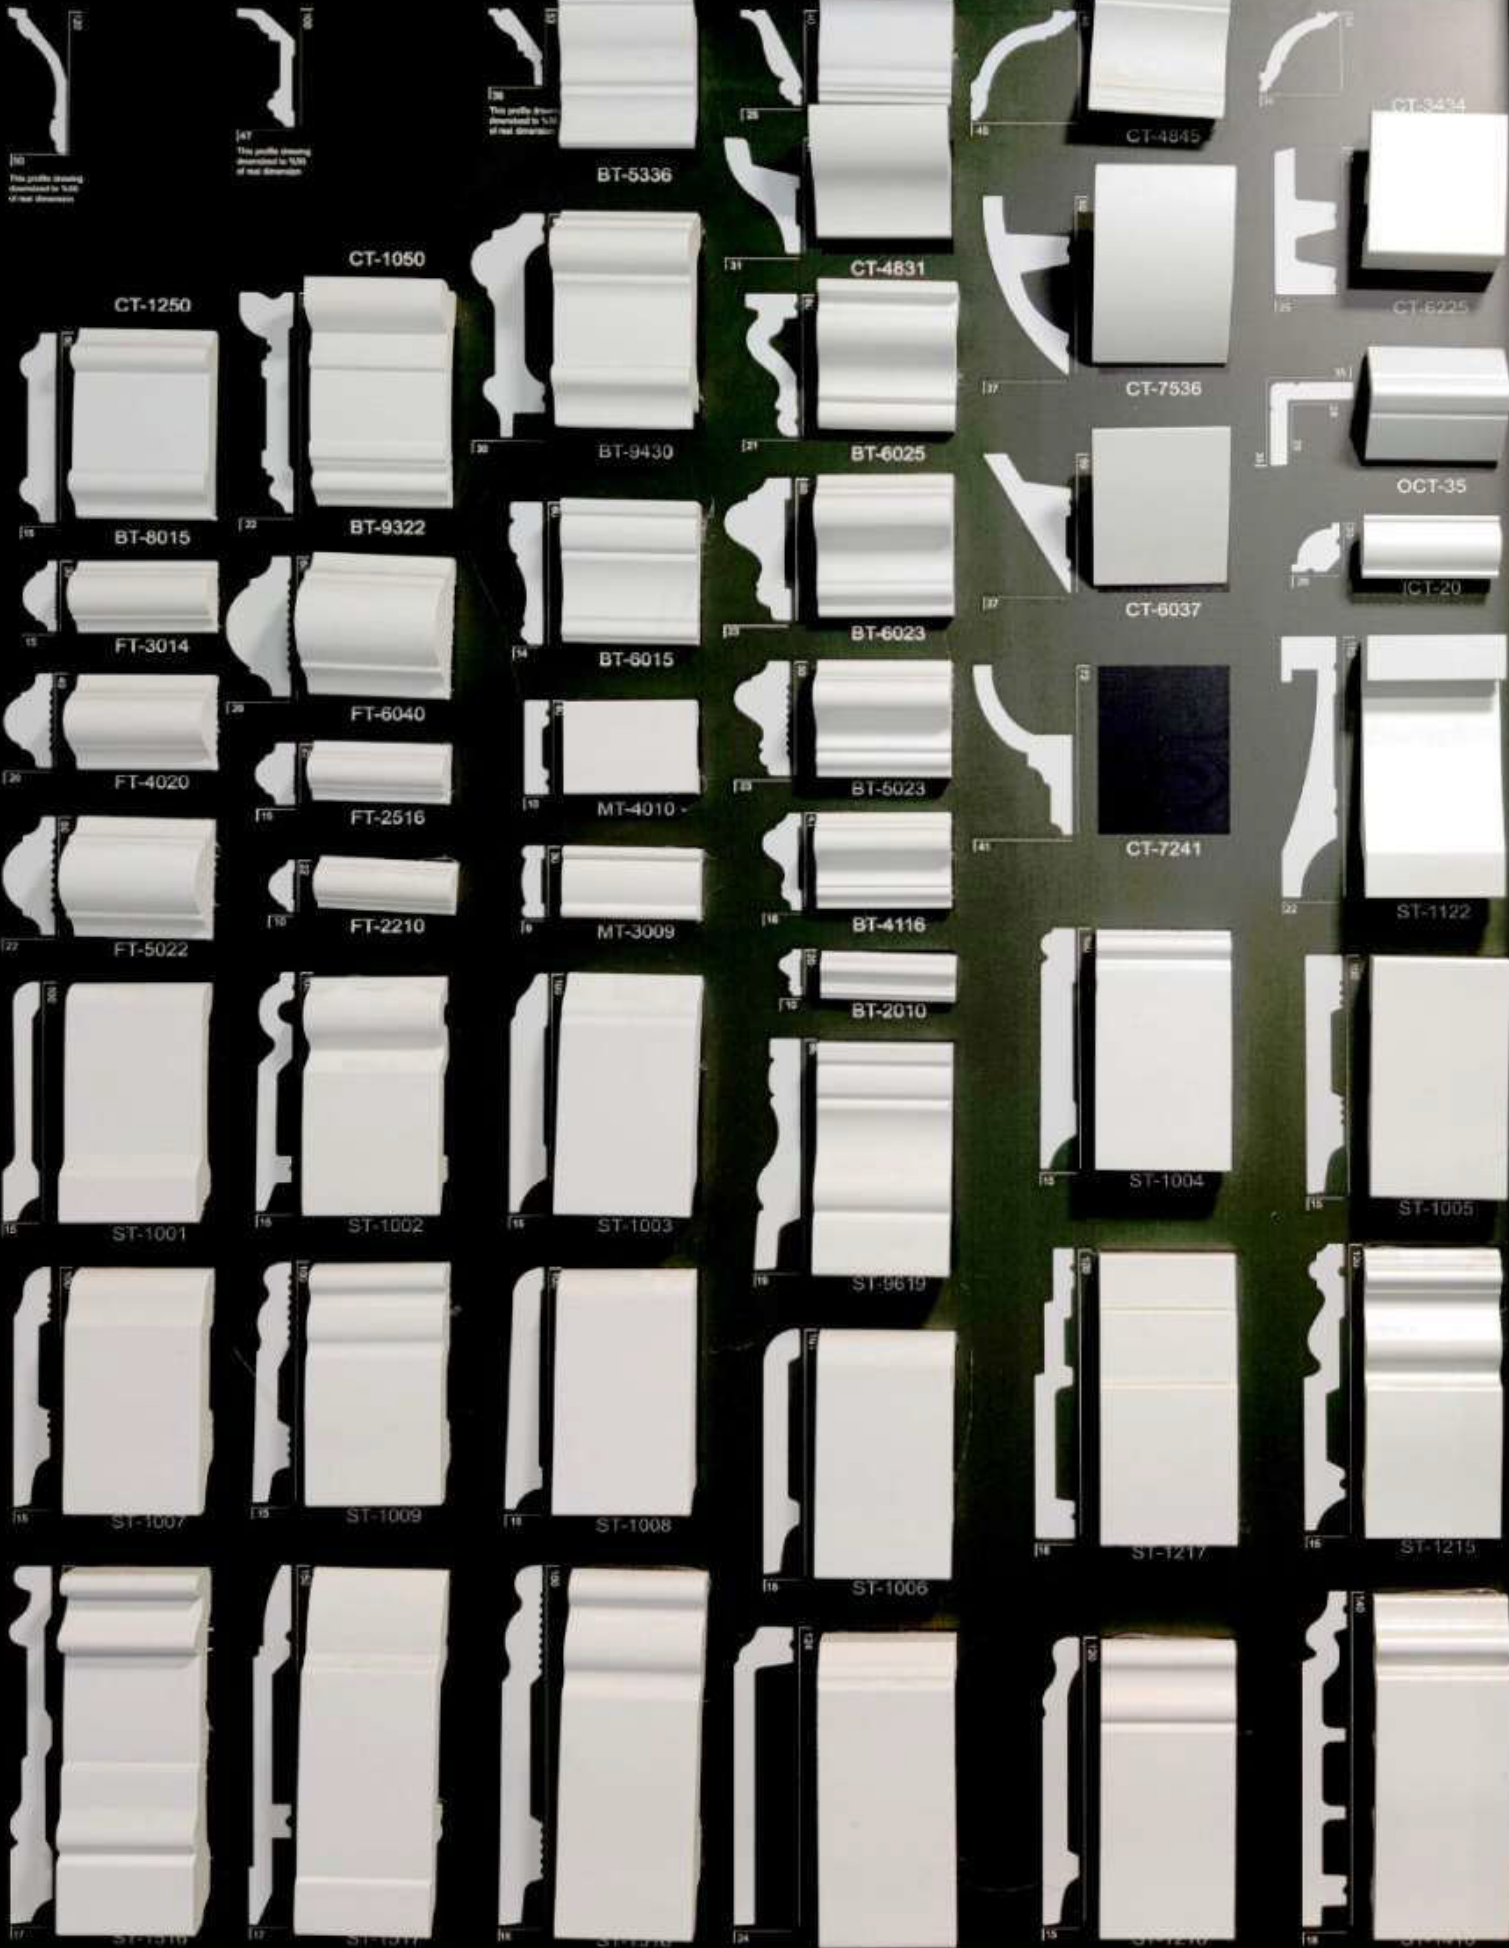

فیکست دیزاین
FIXIT DESIGN

YOUR WAY TO FLOOR AND WALL PRODUCT

Water
proof

فیکست دیزاین

FIXIT DESIGN
Flooring & walling solutions

Water
proof

DM5210

DM3210